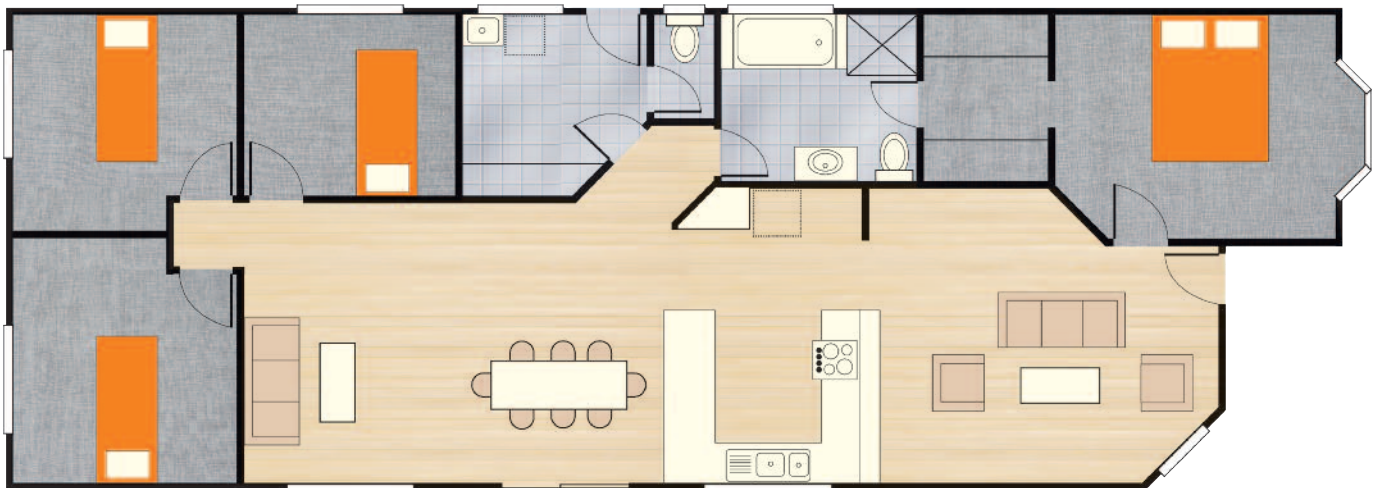

# BAROSSA

traditional

3 and 4 bedroom versions available for this popular design.

- Energy Efficient design & layout

Three and four bedroom versions of our very popular Barossa design. Two generous living areas create plenty of room for the bigger family or guests.

# BAROSSA 3

traditional

3 bedroom, 1 bathroom full feature home.

home size: 6.90 x 16.50 metre

total living area: 108.00m<sup>2</sup>

---

# BAROSSA 4

traditional

4 bedroom, 1 bathroom full feature home.

home size: 6.90 x 19.00 metre

total living area: 125.00m<sup>2</sup>

telephone 1300 073 995

[sales@systembuilthomes.com.au](mailto:sales@systembuilthomes.com.au) [systembuilthomes.com.au](http://systembuilthomes.com.au)